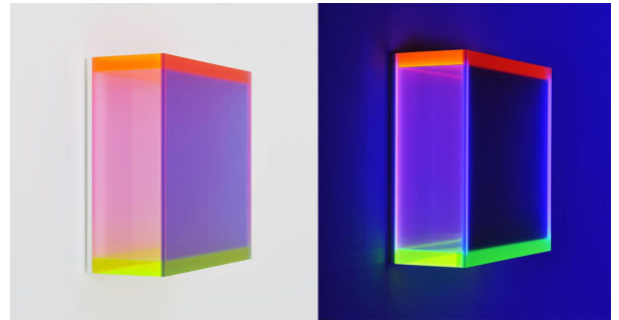

Gent

Schumann, Regine

The plexiglass used is fluorescent under black-light
medium

plexiglass

period

2015

signature

in marker at the back

edition

8

size

29cm x 29cm x 11cm (11.4" x 11.4" x 4.3")

condition

in perfect condition

price

SOLD OUT

Categories: [MAK Editions](#), [Mike-Art-Kunst](#)