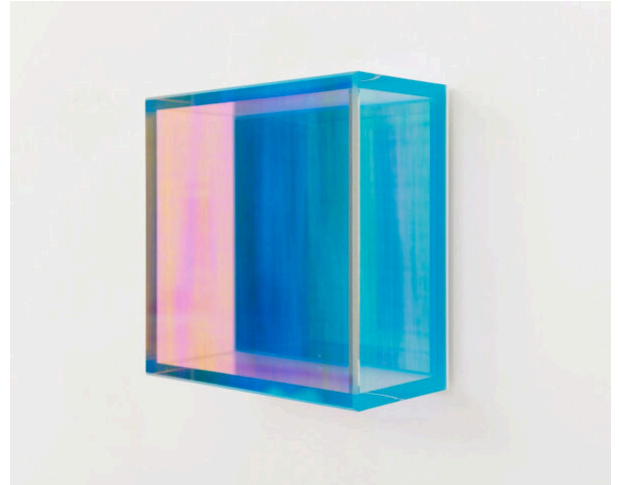

Color mirror turquoise Gent

Schumann, Regine

The plexiglass used is fluorescent under black-light
medium

plexiglass

period

2023

signature

in marker at the back

edition

6

size

20cm x 20cm x 9cm (7.9" x 7.9" x 3.5")

condition

in perfect condition

price

contact us for pricing

Categories: [MAK Editions](#), [Mike-Art-Kunst](#)