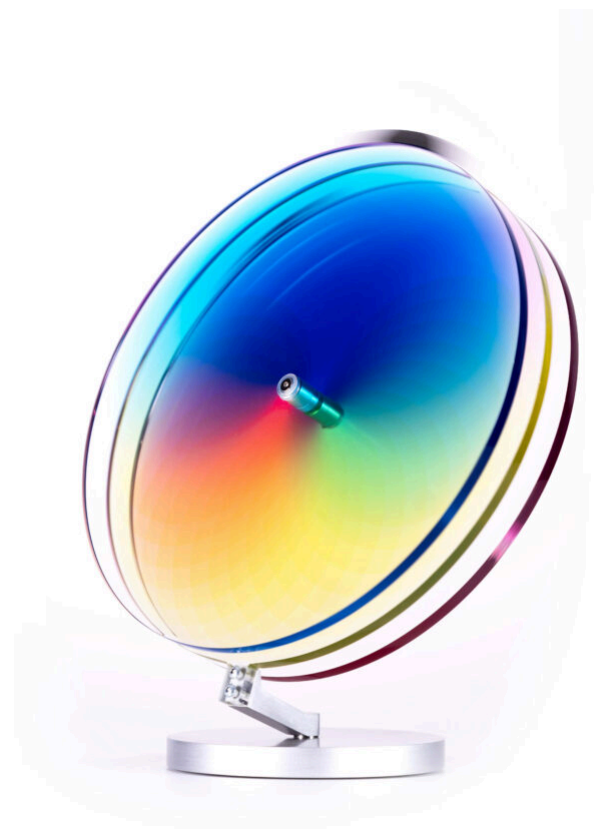

SUBTRACTIVE VARIABILITY KOSMOS AXIS

Pantone, Felipe

description

Sculpture

medium

Acrylic and metal

period

2024

signature

in marker at the bottom

edition

200

size

35 x 30 x 15,5cm (13.8" x 11.8" x 6.1")

condition

mint condition

price

contact us for pricing

Category: [Mike-Art-Kunst](#)