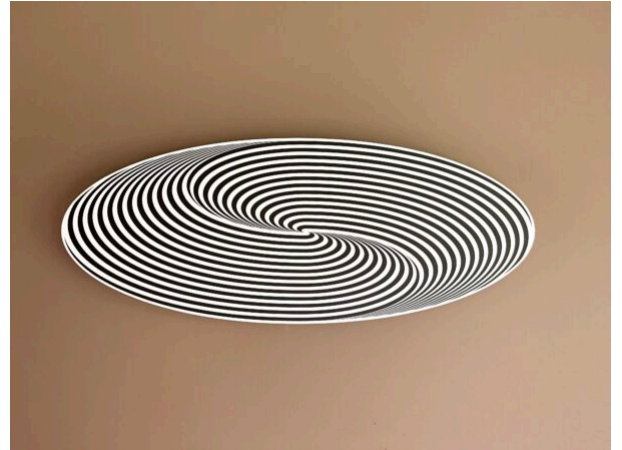

Dinamica Circolare Ellisse 6Z

Apollonio, Marina

medium

wood

period

1969-2022

signature

handsigned at the back

edition

20

size

50cm x 20cm (19.7" x 7.9")

condition

in very good condition

price

contact us for pricing

Categories: [MAK Editions](#), [Mike-Art-Kunst](#)